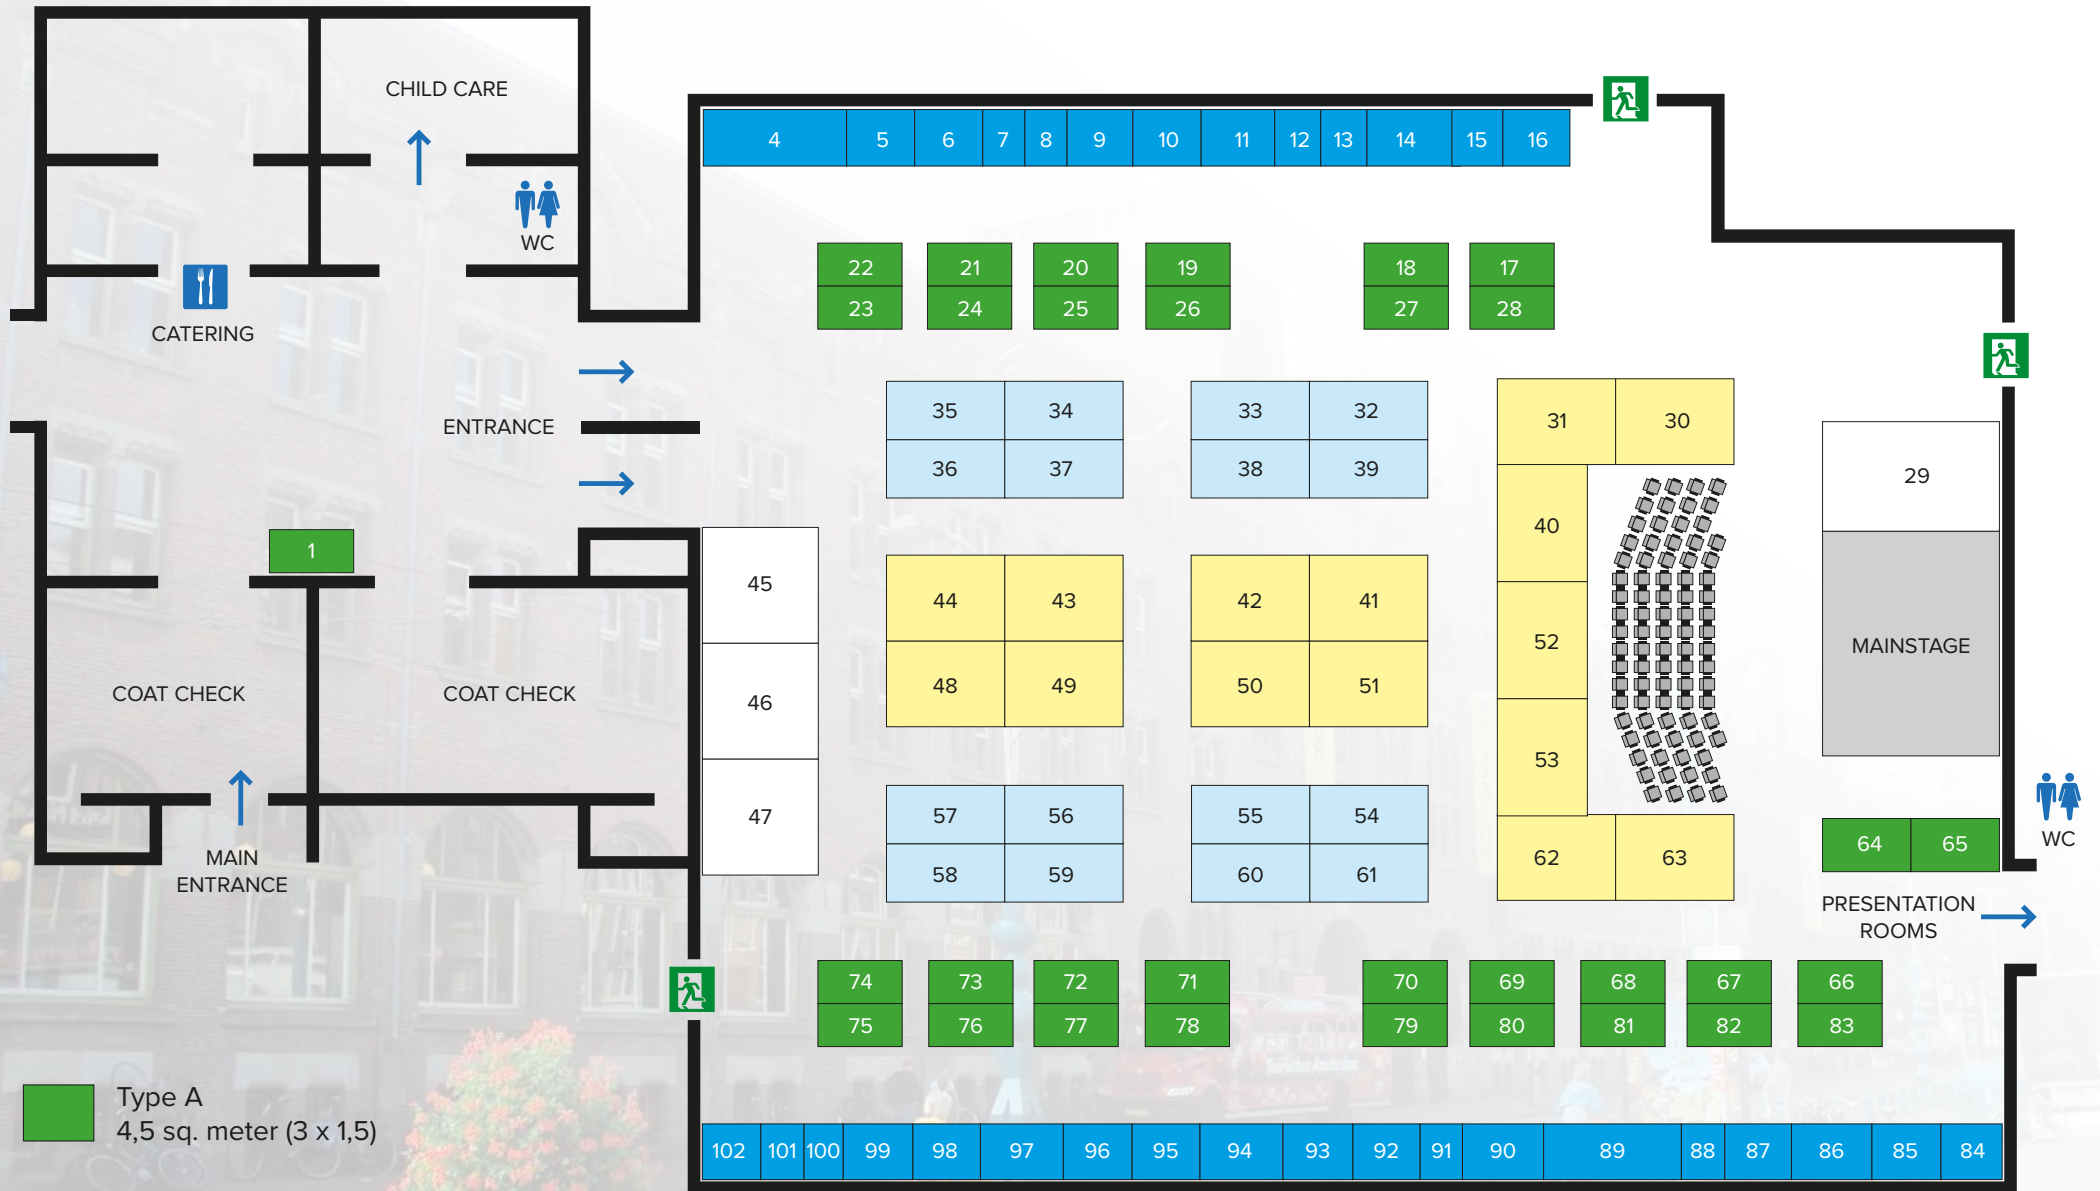

FLOORPLAN "I AM NOT A TOURIST" EXPAT FAIR 8 OCTOBER 2017, AMSTERDAM

 Type A
4,5 sq. meter (3 x 1,5)

 Type B
8 sq. meter (4 x 2)

 Type C
12 sq meter (4 x 3)

 Gold Sponsor
16 sq. meter (4 x 4)

 Non Profit stands